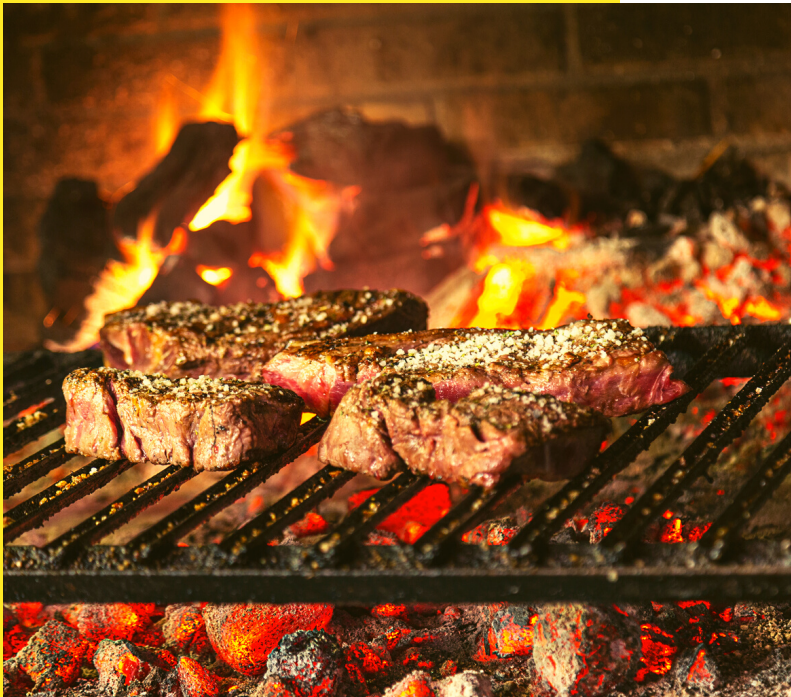

Please check stock availability.