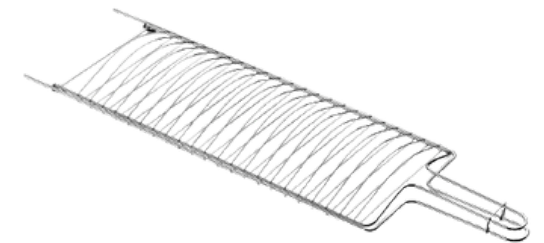

GCD - double chromed griddle