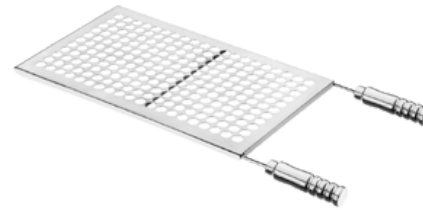

ECUP-X - large skewer

TCF - tumbler skewer

ETIN-X - standard triple skewer

EFA-03X - medium triple skewer

EC-03X - triple skewer for ribs

EM-04X - four prongs skewer

EGRE-X - chromed rotating grill skewer

EGRE-IN-X - stainless steel rotating grill

CR-BS-X - basket rotating skewer

EGRE-FA-X - flat chicken rotating grill

Please check stock availability.

GRIDDLES

GS - flat stainless steel griddle

GMO - flat stainless steel griddle

GA-N - reinforced Argentinian griddle