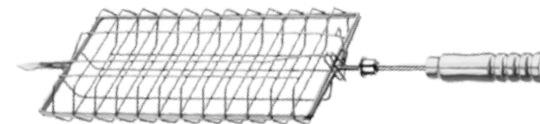

SKEWERS & GRIDDLES

A complete line of skewers and griddles so you can prepare all kinds of cuts and unleash your culinary creativity.

SKEWERS

Choose from this 4 options of handles

EM-X - small skewer

ECH-X - medium skewer

ECUP-X - large skewer

TCF - tumbler skewer

ETIN-X - standard triple skewer

EFA-03X - medium triple skewer

EC-03X - triple skewer for ribs

EM-04X - four prongs skewer

EGRE-X - chromed rotating grill skewer

EGRE-IN-X - stainless steel rotating grill

CR-BS-X - basket rotating skewer

EGRE-FA-X - flat chicken rotating grill

Please check stock availability.

GRIDDLES

GS - flat stainless steel griddle

GMO - flat stainless steel griddle

GA-N - reinforced Argentinian griddle